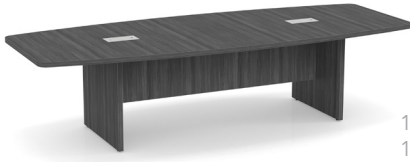

[CONFERENCE KITS]

Boat Shaped Conference Table w/Slab Base