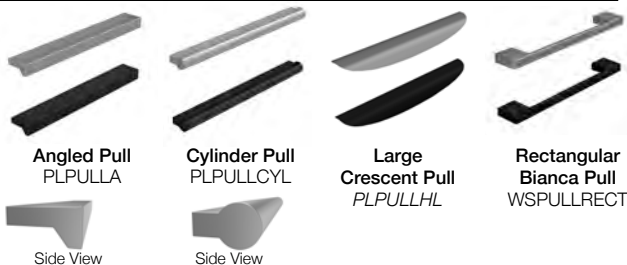

Optional Pulls available in Black or Silver List $41 ea. (pulls shown below work with all products shown on this page)

Angled Pull
PLPULLA

Cylinder Pull
PLPULLCYL

Large Crescent Pull
PLPULLHHL

Rectangular Bianca Pull
WSPULLRECT

PLPULLHHL Large Crescent Pull Standard on All PL Laminate
Note: Aspen, Cherry, Mahogany come with Standard Black Pull
All other PL Laminate come standard with Silver.

Pedestals 28.5" H

		List
NEW! RYKBF24	15.5" W X 24"D Mobile BF Pedestal	$546

Master Key

RYKMIKEY

List

$20

Core and Removal Key List
RYKCOREKIT $51

Lock, Housing & Key List
RYKLOCK $51