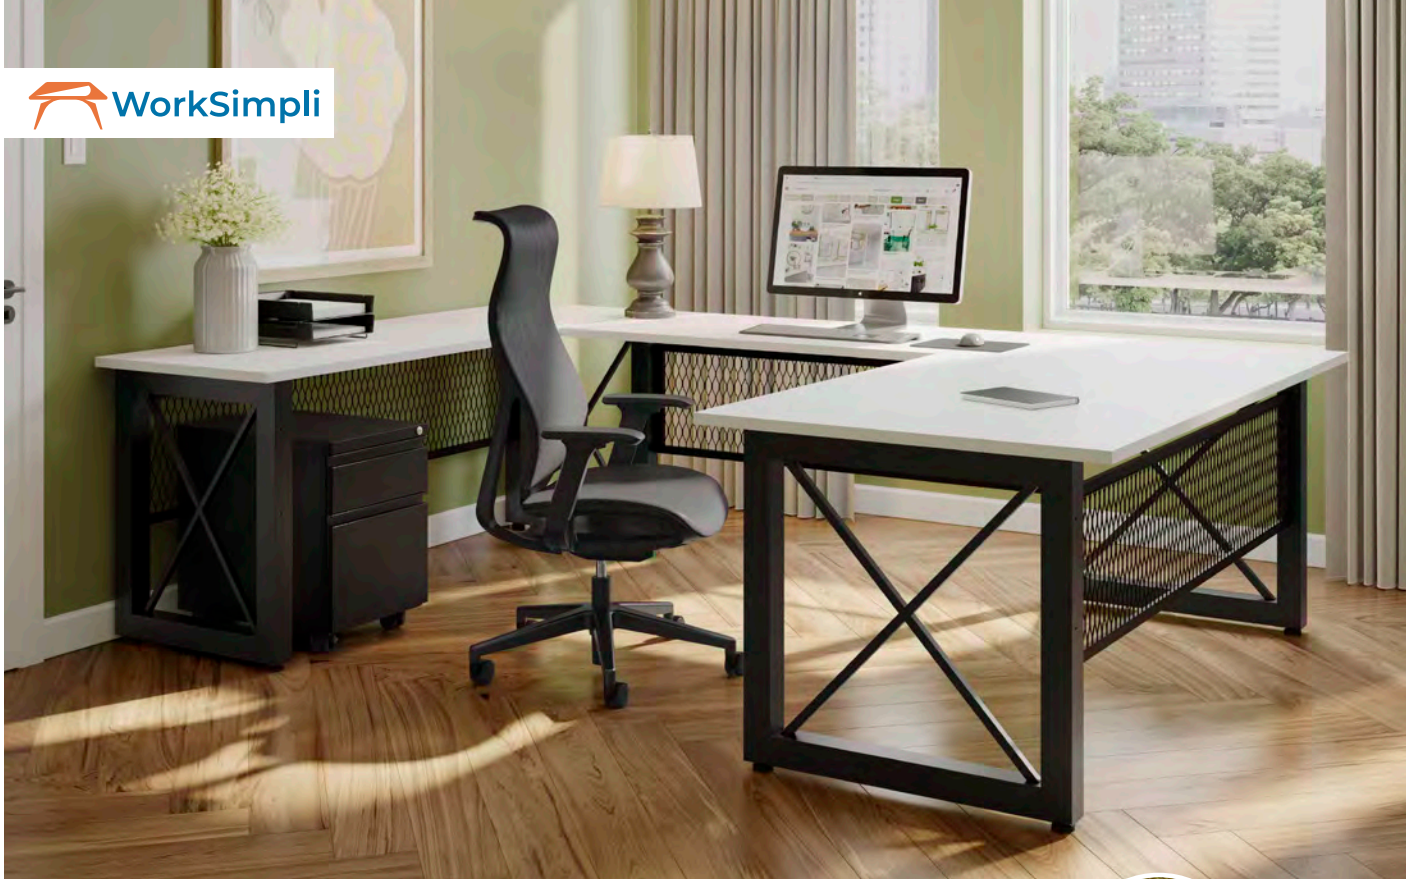

Premium Mobile Pedestals

All drawers on easy rolling ball-bearing suspension. Heavy gauge steel. Locking drawers. counter weight included, Hidden/floating lock, core removable lock. Attractive full pull handles. Double wall fronts. Full suspension file drawers. Meets ANSI / BIFMA Specifications. Limited Lifetime Warranty.