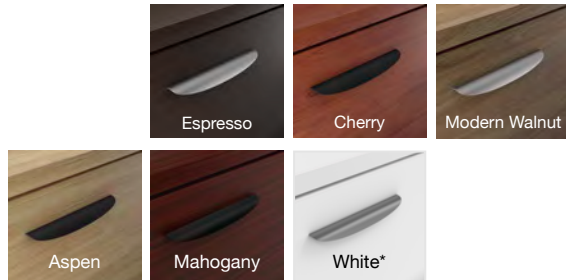

#### Available Finishes:

\*White is only available on the PL112 & PL114