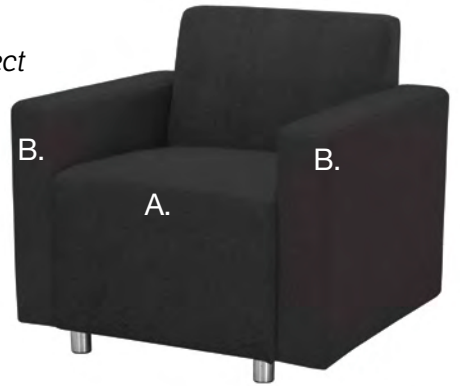

A.

B.

A. Single Seat, No Arms

MODEL #	DESCRIPTION	SEAT DIMENSIONS	LIST
9780	24"W x 20"D x 20"H	24"W x 20"D x 20"H	~~$1,112.00~~