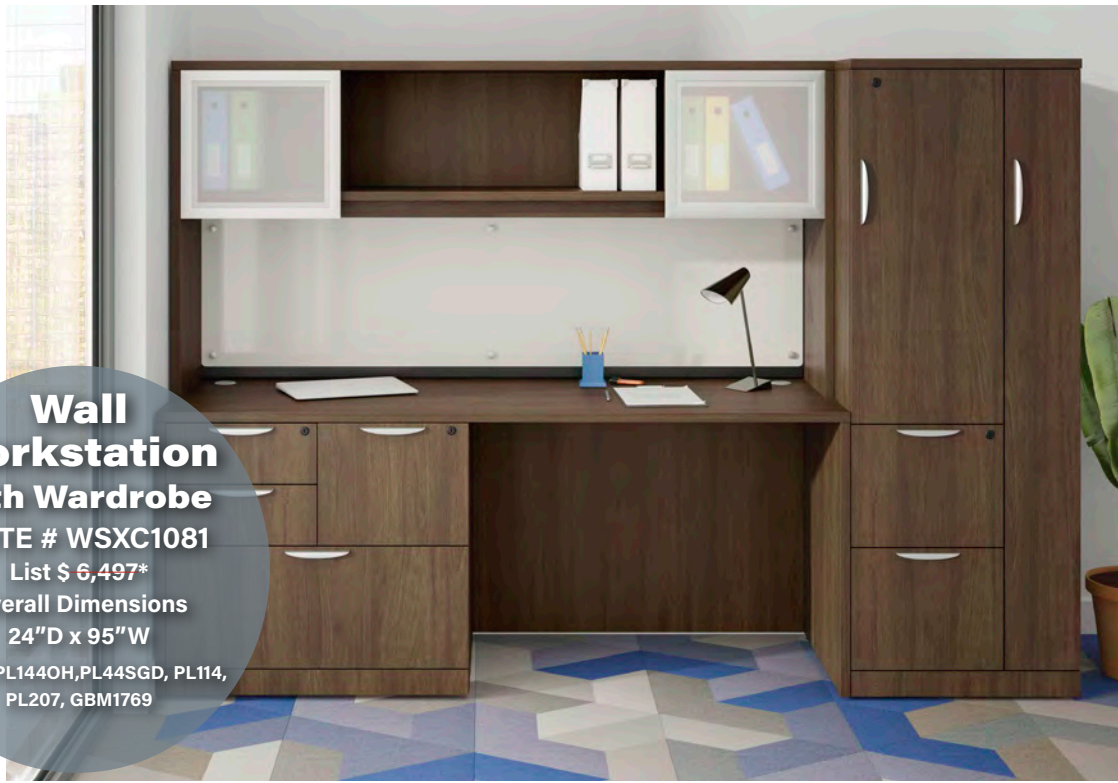

**Tall Conference Table with Buffet Credenza**  
**SUITE # WSXT1058**  
 List \$6,566\*  
 Overall Dimensions  
 47"W x 94"D and 71"W x 22"D  
 PL139T (2), PLCUBED2040 (2),  
 PL172 (2), PL110

**U-Desk with Lateral File Storage**  
**SUITE # WSXC1099**  
 List \$6,715\*  
 Overall Dimensions  
 102" W x 96"D  
 PL102, PL197, PL111, PL166,  
 PL175, PL184