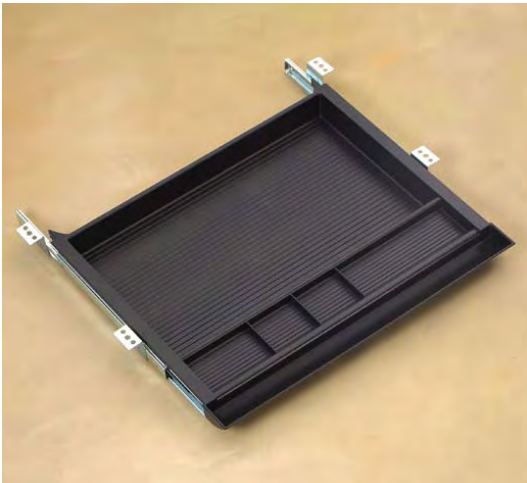

Center Drawer

This low profile center drawer attaches to any worksurface. Features ball-bearing suspensions.

MODEL #	DIMENSION	LIST
CDR1	21.5"W x 16.5"D	$149.00