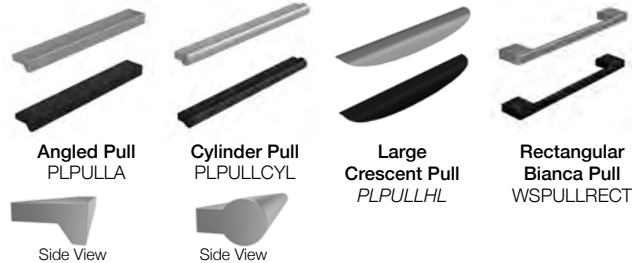

Optional Pulls available in Black or Silver List $41 ea. (pulls shown below work with all products shown on pages 174-175)

PLPULLHL Large Crescent Pull Standard on All PL Laminate
Note: Aspen, Cherry, Mahogany come with Standard Black Pull
All other PL Laminate come standard with Silver.