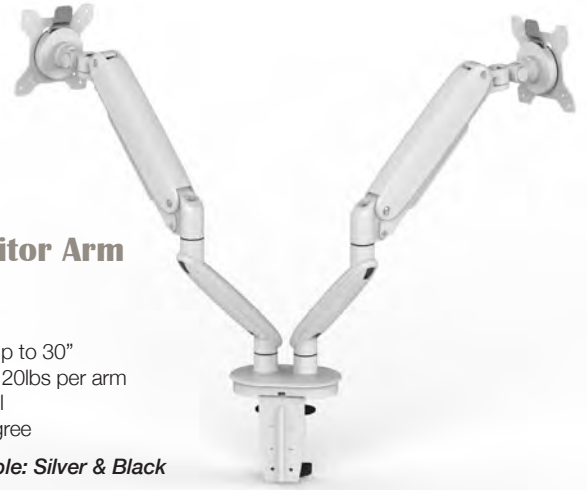

Dual Monitor Arm

WS100D

List $518

Holds Screens up to 30"
Weight capacity 20lbs per arm
90 degree swivel
Rotates 360 degree

Finishes available: Silver & Black