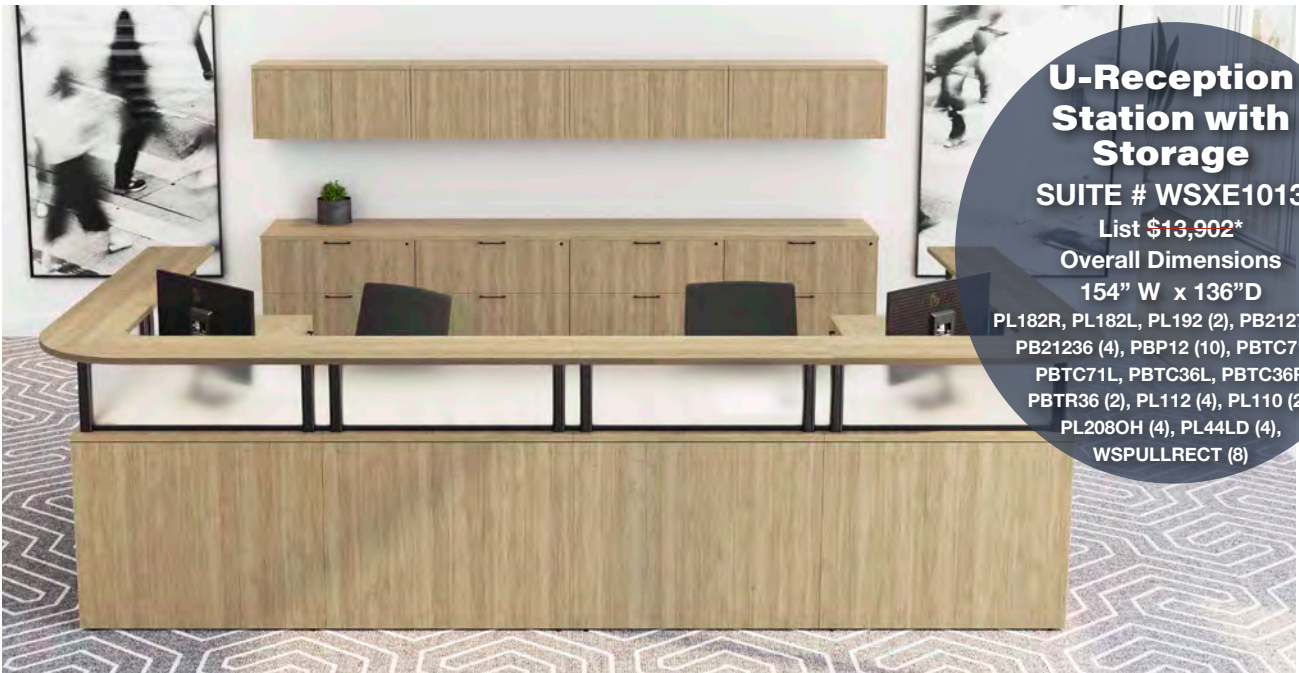

U-Reception Station with Storage

SUITE # WSXE1013

List $13,902*

Overall Dimensions

154" W x 136"D

PL182R, PL182L, PL192 (2), PB21271 (2),

PB21236 (4), PBP12 (10), PBTC71R,

PBTC71L, PBTC36L, PBTC36R,

PBTR36 (2), PL112 (4), PL110 (2),

PL208OH (4), PL44LD (4),

WSPULLRECT (8)