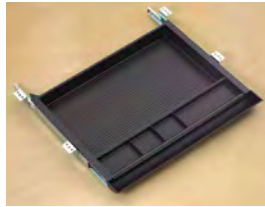

Open Hutch Organizer		LIST
PL122	12"W x 12"D x 18.5"H	$320.00

To be used under freestanding hutches