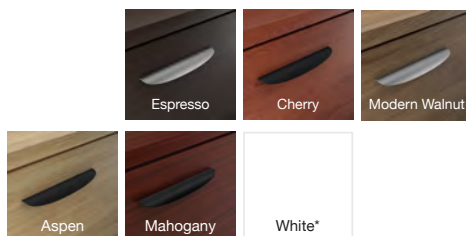

Ryker Curved & Rectangular tops LIST

CURVED		
RYKWS3071C	30"X71" CURVED WORKSURFACE	$357.00
RYKWS3066C	30"X66" CURVED WORKSURFACE	$338.00
RYKWS2471C	24"X71" CURVED WORKSURFACE	$303.00
RYKWS2466C	24"X66" CURVED WORKSURFACE	$289.00

*

RYKWS2448C*	24"X48" CURVED WORKSURFACE	$230.00
RYKWS2442C*	24"X42" CURVED WORKSURFACE	$212.00
RYKWS2436C*	24"X36" CURVED WORKSURFACE	$192.00

RECTANGULAR

RYKWS3071R	30"X71" RECTANGULAR WORKSURFACE	$357.00
RYKWS3066R	30"X66" RECTANGULAR WORKSURFACE	$338.00
NEW! RYKWS3060R	30"X60" RECTANGULAR WORKSURFACE	$293.00
RYKWS3048R	30"X48" RECTANGULAR WORKSURFACE	$262.00
RYKWS2471R	24"X71" RECTANGULAR WORKSURFACE	$303.00
RYKWS2466R	24"X66" RECTANGULAR WORKSURFACE	$289.00
NEW! RYKWS2460R	24"X60" RECTANGULAR WORKSURFACE	$242.00
RYKWS2448R	24"X48" RECTANGULAR WORKSURFACE	$230.00
NEW! RYKWS2442R	24"X42" RECTANGULAR WORKSURFACE	$224.00

All Ryker curved surfaces (desk shells & tops) cannot be used with Ryker rectangular tops. Rectangular returns or bridges can be used with all curved surfaces.

*Note the RYKWS2436C & RYKWS2442C can only be used as return tops. Ryker tops are 1" thick with no grommets and reeded edge.

Ryker Finishes:

Available Classic Finishes:

*Not available on all items.