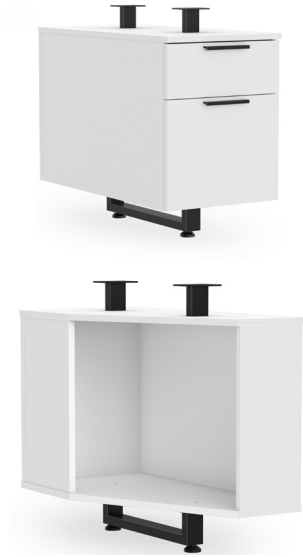

CASEGOODS ■ Laminate / Metal ■ Bianca Series

Personal Unit

PL150

List ~~$1,383.00~~

* Door Reversable
17.75"W x 23.75"D x 65.5"H

Storage Unit

PL151

List ~~$1,804.00~~

35.5"W x 22"D x 65.5"H