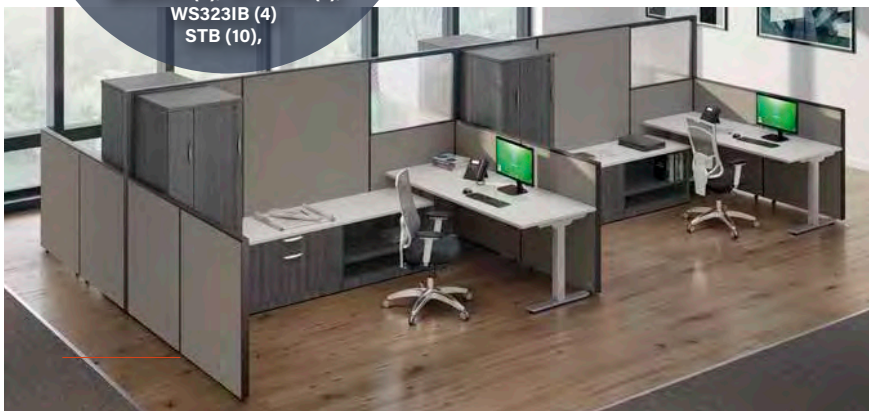

Finishes

Fabric:
Pewter

Fabric:
Pewter/
Glazed

Frame:
Charcoal

*Excluding seating and accessories

Many other configurations are available. Contact your sales representative for details.

Pricing subject to change.