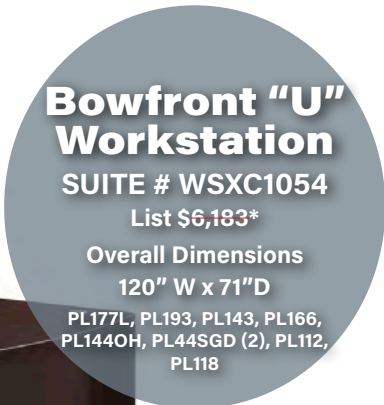

### Bowfront "U" Workstation

SUITE # WSXC1054

List \$6,183\*

Overall Dimensions

120" W x 71"D

PL177L, PL193, PL143, PL166, PL144OH, PL44SGD (2), PL112, PL118

\*Prices exclude seating and accessories

Pricing subject to change