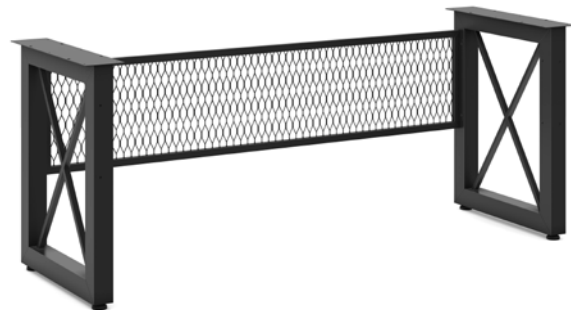

Ridge Series "L" Desk Frame w/Wire Modesty LIST		
PLRC66624	66" x 66" 24" Deep return	$1,590.00
PLRC667224	66" x 72" 24" Deep return	$1,617.00
PLRC726624	72" x 66" 24" Deep return	$1,762.00
PLRC727224	72" x 72" 24" Deep return	$1,789.00

All returns are 24" x 42"

Stiffener Bars must be used on surfaces over 48"