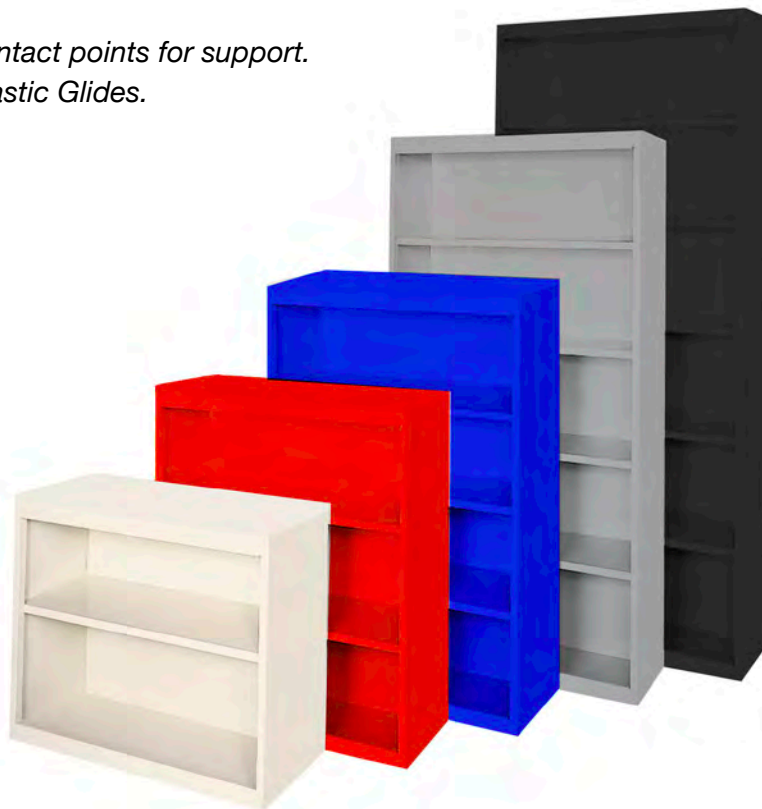

Metal Bookcases

All shelves adjust on 2" centers and have 5 contact points for support.

Welded Construction. Powder coat finish. Plastic Glides.

Ships assembled, ready for shelf placement.