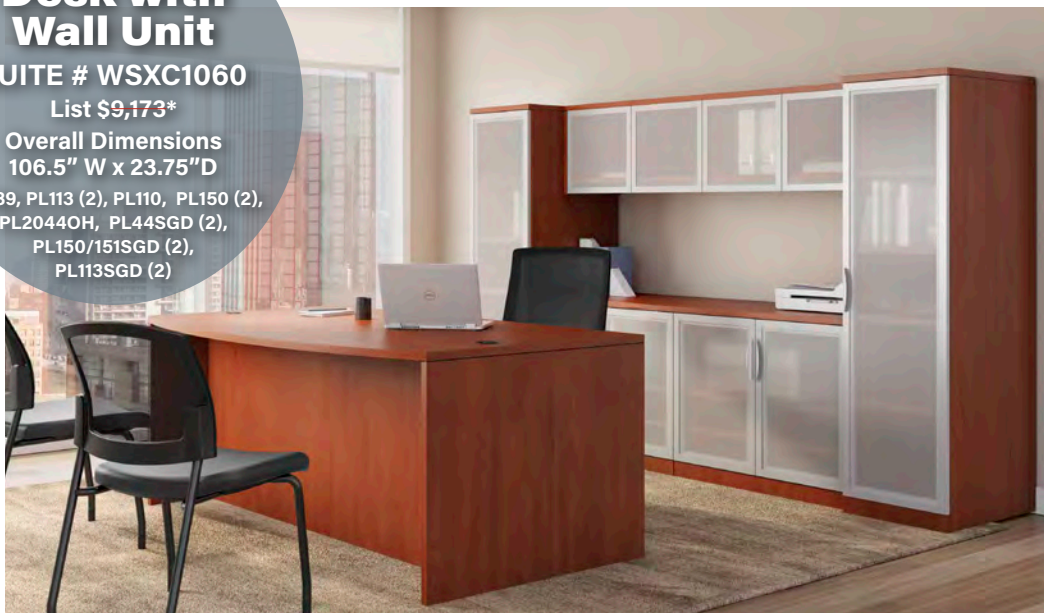

**Bowfront
Desk with
Wall Unit**

SUITE # WSXC1060

List $9,173*

Overall Dimensions
106.5" W x 23.75" D

PL189, PL113 (2), PL110, PL150 (2),
PL2044OH, PL44SGD (2),
PL150/151SGD (2),
PL113SGD (2)