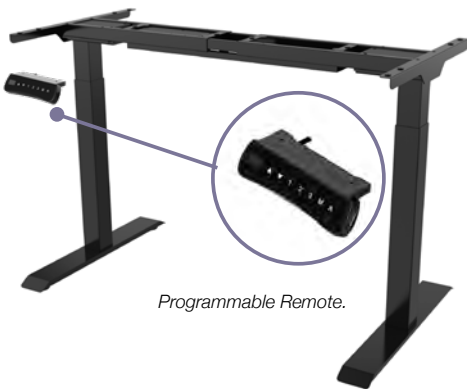

Programmable Remote.

Better (2-Stage): Electric 2 Stage Dual Motor

MODEL NO. WS223IB

LIST: ~~$1,403~~

Tables	Height Range/ Weight Range	Additional Features
BETTER (2-Stage): Electric 2 Stage Dual Motor	27.2" to 46.5"/ 220 lbs.	2 Stage; Dual Motor; Anti-Collision; Programmable remote. Accommodates 47.2" to 78.7" Worksurfaces; Programmable Remote included; 27" D feet included <i>Optional 24" Feet (shown below)</i>