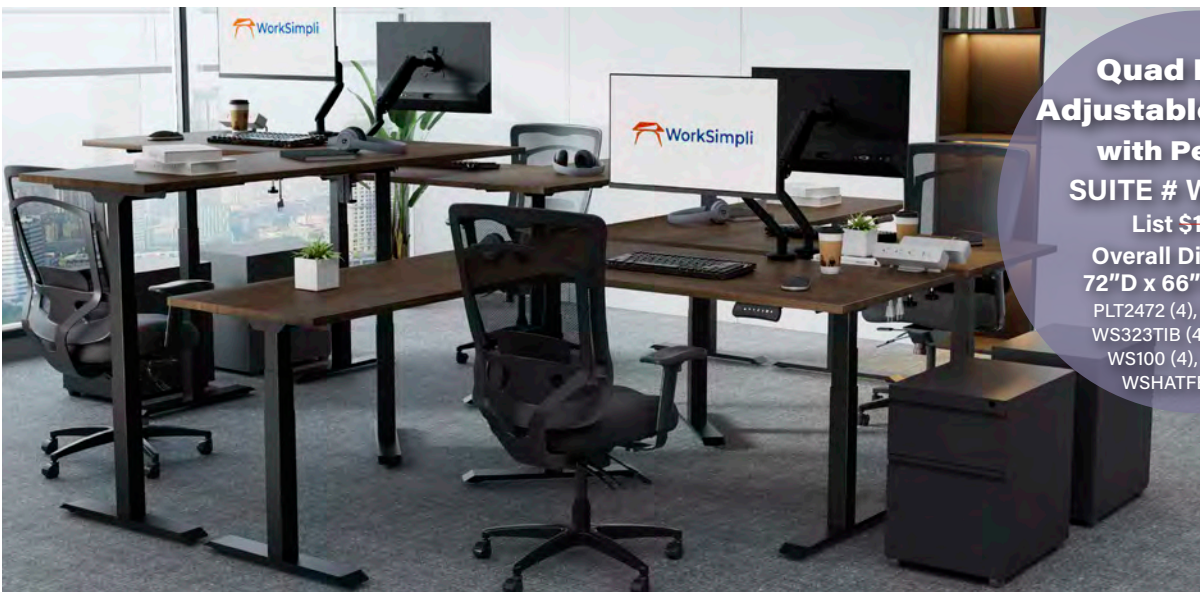

Quad Height Adjustable Stations with Pedestal
SUITE # WSXH1015
List $17,716*
Overall Dimensions 72"D x 66"W per unit
PLT2472 (4), PLT2442 (4), WS323TIB (4), CPSBF (4), WS100 (4), PLTFB (8), WSHATFEET24 (8)

Coordinates with all Classic & Elements Laminate casegoods see pages 45-47 and 64-66. Many other configurations are available. Contact your sales representative for details.

*Prices Exclude seating and accessories **Note: dimensions listed are desk footprint and do not include placement of pedestals.**

Pricing subject to change.