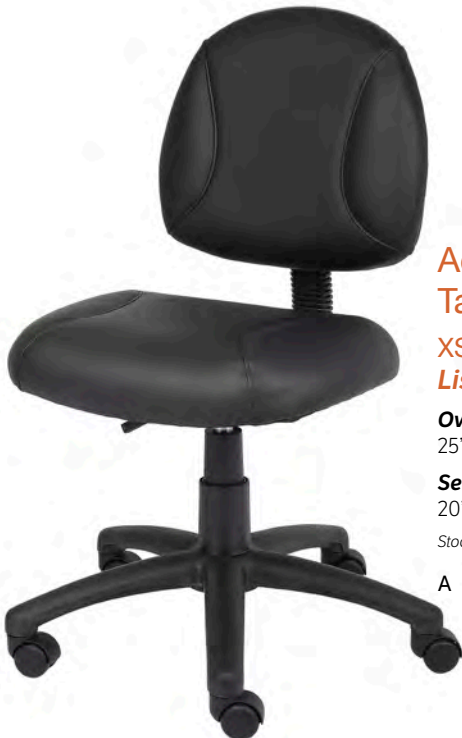

Optional
311AK
List $142
Height/width
Adjustable T-Arm

**Academy / Deluxe
Task Chair in Vinyl**

XSL316
List $389

Overall Dimensions
25"W x 25"D x 34.5-39.5"H

Seat Dimensions
20" W x 18"D x 19-24"H

Stocked in Black Vinyl.

A | B | C | D

Stool available
pages 141-142

XSLJARM
List $141
Height
Adjustable T-Arm