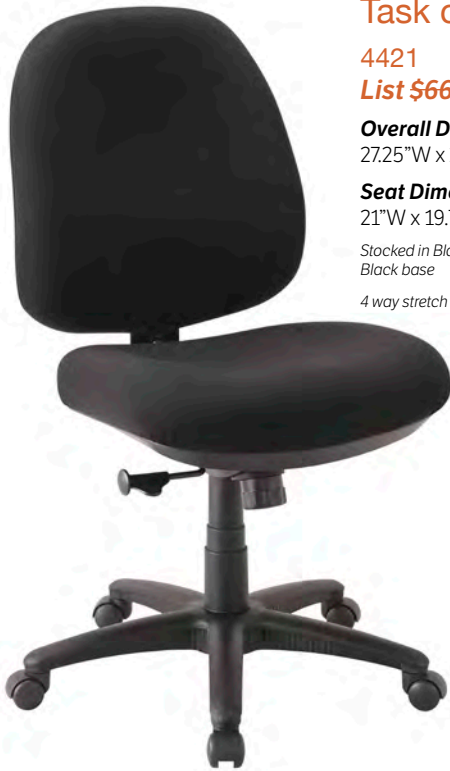

Stocked in Black Fabric.  
Black base  
4 way stretch Cool Mesh Fabric

**Entice /  
Multi-Function  
High Back**

8456A  
**List \$799**

**Overall Dimensions**  
27.25"W x 25.75"D x 41-45"H

**Seat Dimensions**  
21"W x 19.75"D x 17.75-22"H