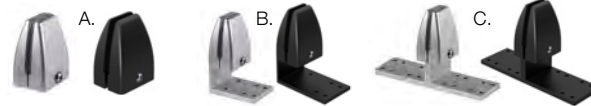

Silver 10" Depth

MODEL #

LIST

PLTPMD	18..W x 8"D x 2.36H	$174.00

Available in Silver

Divider/Screen Brackets

LIST

A. PLTSDTM	Universal Desk Mount Screen Bracket (pair)	$72.00
B. PLTSBUDMSGL	Edge Mount Screen Bracket (pair)	$83.00
C. PLTSBUDMDUAL	Dual Desk Mount Screen Bracket (pair)	$103.00

Stocked in Black and Silver.

Power Options

WorkSimpli Furnishings has partnered with Dekko to offer full power integration to all WorkSimpli desk series.