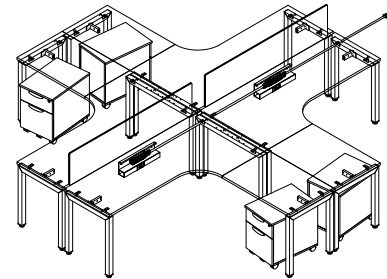

Ryker Hutches and Doors

LIST

RYKH36WO	Wall Mounted Hutch 36" W	$312.00
RYKH71WO	Wall Mounted Hutch 71" W	$676.00
RYKD71A	Glass Doors (2) f/71"W	$675.00
RYKD71L	Lam Doors (2) f/ 71"W	$197.00

Soft close hinges

Overhead & Wall Mount Hutch

LIST

PL1044OH	71"W Open Overhead Hutch Unit PL44SLIDE door kit cannot be used with PL1044OH	$988.00
PL208OH	35.5"W Wall Mount Hutch Unit	$519.00
PL2044OH	71"W Wall Mount Hutch Unit	$883.00
PL44LD	2 Laminate Doors for Hutch	$83.00
PL44SGD	Aluminum Frame Glass Doors for Hutch	$384.00
PLTLPHS20*	20"H Support (pair) - Silver or Black	$370.00
PLTLPHS27*	27"H Support (pair) - Silver or Black	$439.00
PLTLPHSLIDE	Extension Glide for 27" Hutch support	$32.00

*for use with PL1044OH only

Modesty Panels

LIST

PLTLMP48	Laminate Modesty 48"	$218.00
PLTLMP54	Laminate Modesty 54"	$228.00
PLTLMP60	Laminate Modesty 60"	$239.00
PLTLMP66	Laminate Modesty 66"	$249.00

Available in NPG, ESP, MWN, ASP, WHT

Acrylic Privacy Dividers

LIST

PLTAP1524S	24"W x 15"H	$207.00
PLTAP1530S	30"W x 15"H	$218.00
PLTAP1536S	36"W x 15"H	$228.00
PLTAP1542S	42"W x 15"H	$239.00
PLTAP1548S	48"W x 15"H	$259.00
PLTAP1554S	54"W x 15"H	$270.00
PLTAP1566S	66"W x 15"H	$291.00

PET Panel Dividers

LIST

PLTPETP1524	15" x 24"	$72.00
PLTPETP1530	15" x 30"	$83.00
PLTPETP1536	15" x 36"	$103.00
PLTPETP1548	15" x 48"	$114.00
PLTPETP1554	15" x 54"	$124.00
PLTPETP1566	15" x 66"	$155.00

Available in light gray and dark gray
See page 69 for details.

Wire Management

LIST