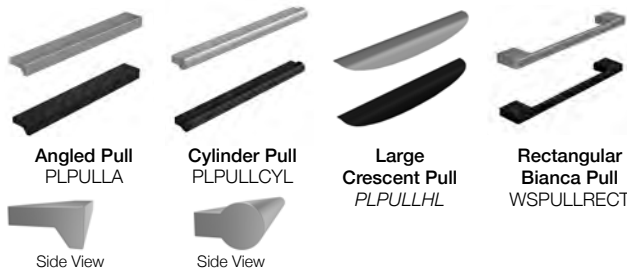

**Lounge Tables with Glass Top**

		List
RYKETG2424	24"W x 24"D x 20"H	\$980
RYKCTG2448	48"W x 24"D x 20"H	\$1,030

**Hardware**

		List
PLT60MS	PLTFB Metal Stiffener for 60" Tops	\$62
PLTFB	Flat Bracket	\$20

Additional conference table options available on page 102

**Round Table With Curve Base**

		List
RYKR36C	36" Diameter	\$593
RYKR42C	42" Diameter	\$645

**Optional Pulls available in Black or Silver List \$41.00-ea.**