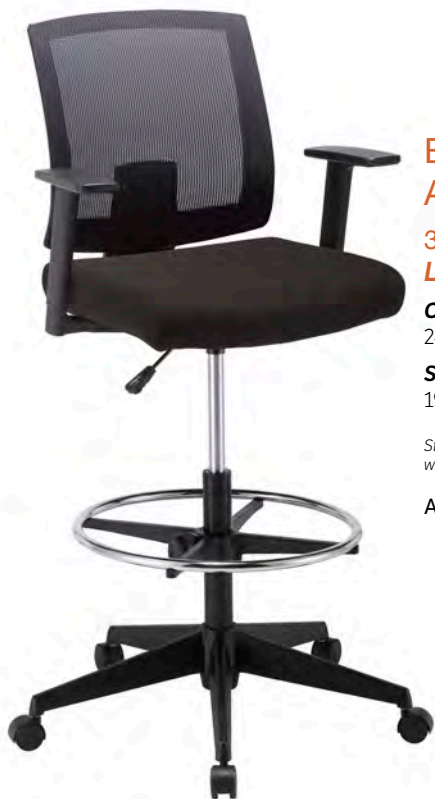

Effort / Stool with Adjustable Footring

3451
List $822

Overall Dimensions
24"W x 23.5"D x 37.5-49.25"H

Seat Dimensions
19"W x 20"D x 17-21"H

Stocked in Black Mesh back with Black Fabric seat.

A | B | C | D | E

Optional
311AK
List $142

Height/width Adjustable T-Arm

for use with 7851 and 8501ST