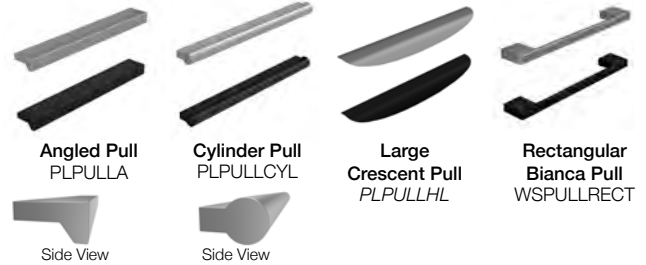

Optional Pulls available in Black or Silver List $41.00 ea.

PLPULLHL Large Crescent Pull Standard on All PL Laminate

Note: Aspen, Cherry, Mahogany come with Standard Black Pull All other PL Laminate come standard with Silver.

LED Task See Accessories page 193 for full details and pricing.