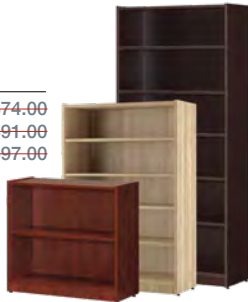

Bookcases

MODEL	DESCRIPTION	LIST
PL154*	32"W x 14"D x 30"H	~~$374.00~~
PL155*	32"W x 14"D x 48"H	~~$491.00~~
PL156	32"W x 14"D x 71"H	~~$697.00~~

Optional Door Kit and extra shelf

MODEL	DESCRIPTION	LIST
PLBCDK*	Set of 2 doors 32"W x 28"H with lock	~~$207.00~~
PL156Shelf	Extra Shelf	~~$97.00~~

For use on PL154, PL155, and PL156