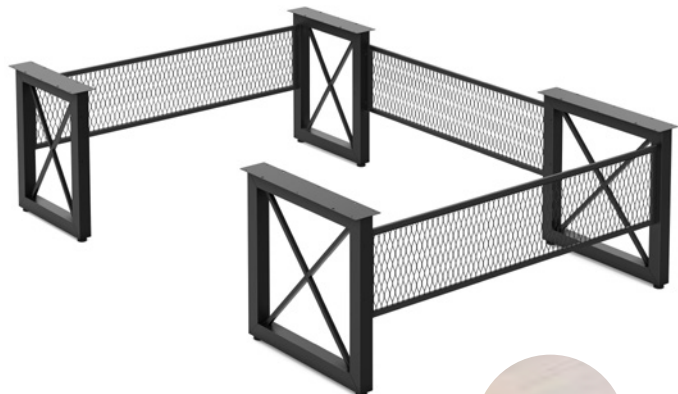

Hardware

PLT60MS	PLTFB Metal Stiffener for 60" Tops	$62.00
PLTFB	Flat Bracket	$20.00
PLRUSSMCB	Corner Brackets (4)	$25.00