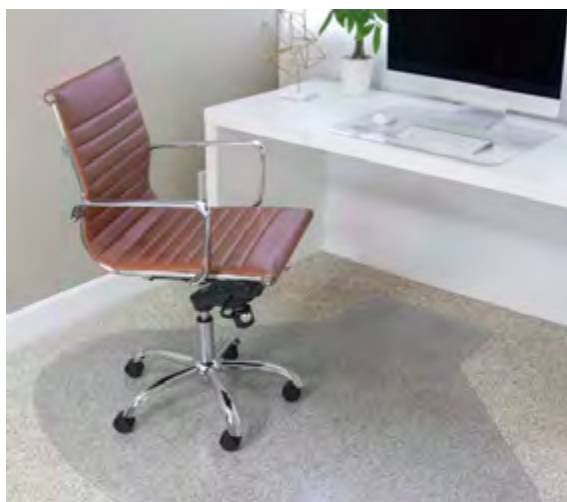

\*\*Hard floor chair mats listed have a one-year limited warranty

**EVERLIFE® CARPET CHAIR MATS FEATURE ANCHORBAR® CLEATS**

Easy to handle. Gentle on Carpets and Hands. No sharp spikes.

SCAN FOR INFO