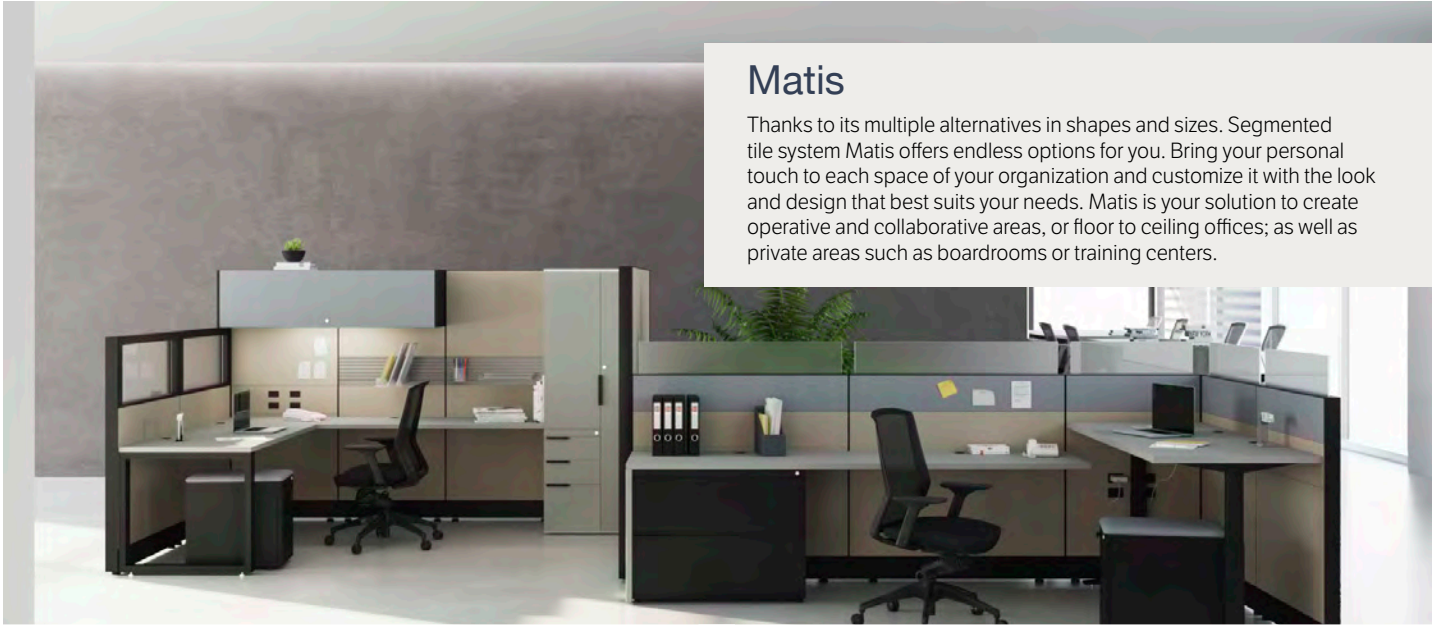

## Axis

Axis is designed with dynamic and functional focus which the main characteristic is easy access to power and data thanks to the power beam virtually eliminating clutter in the workspace.

## Matis

Thanks to its multiple alternatives in shapes and sizes. Segmented tile system Matis offers endless options for you. Bring your personal touch to each space of your organization and customize it with the look and design that best suits your needs. Matis is your solution to create operative and collaborative areas, or floor to ceiling offices; as well as private areas such as boardrooms or training centers.