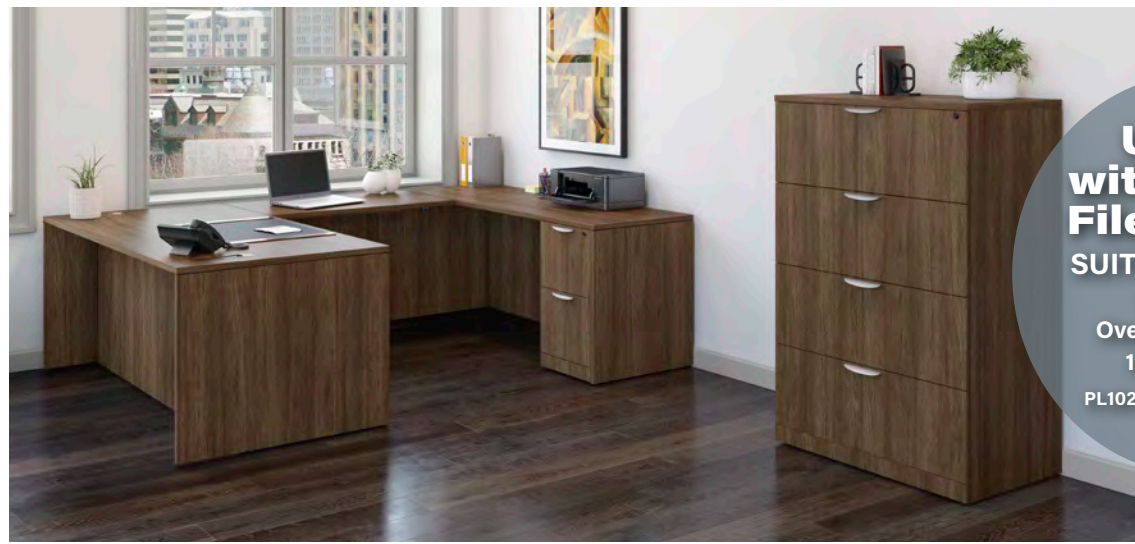

**Tall Conference Table with Buffet Credenza**  
**SUITE # WSXT1058**  
 List \$6,566\*  
 Overall Dimensions  
 47"W x 94"D and 71"W x 22"D  
 PL139T (2), PLCUBED2040 (2),  
 PL172 (2), PL110

**U-Desk with Lateral File Storage**  
**SUITE # WSXC1099**  
 List \$6,715\*  
 Overall Dimensions  
 102" W x 96"D  
 PL102, PL197, PL111, PL166,  
 PL175, PL184