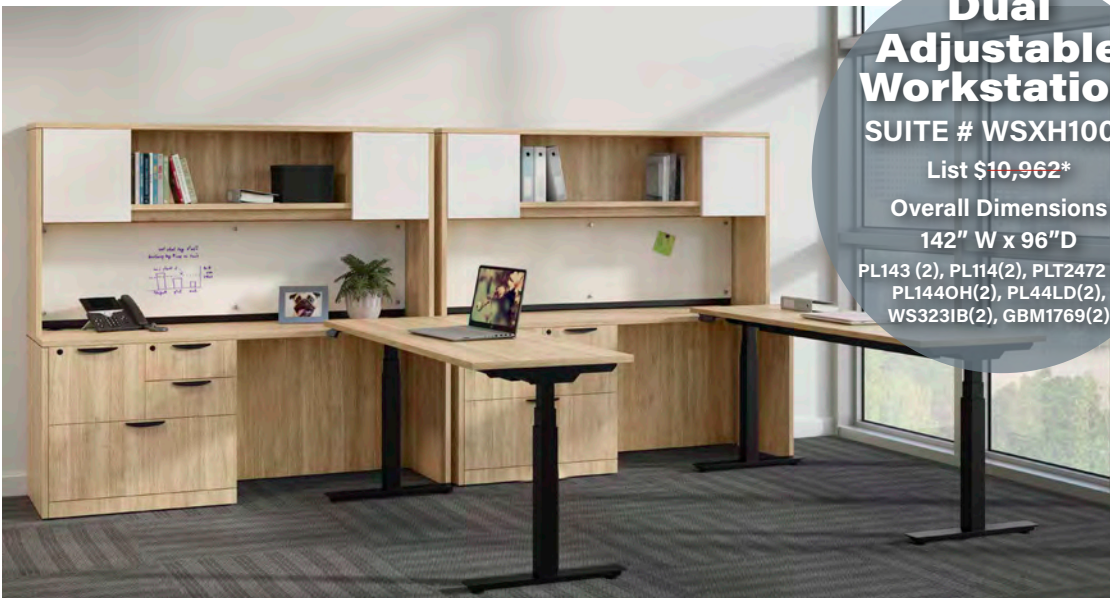

**Dual
Adjustable
Workstation**
SUITE # WSXH1002
List $10,962*
Overall Dimensions
142" W x 96"D
PL143 (2), PL114(2), PLT2472 (2),
PL144OH(2), PL44LD(2),
WS323IB(2), GBM1769(2)

See Page 45-48
for Classic
Laminate
Components
List pricing.

*Prices exclude seating and accessories

Pricing subject to change