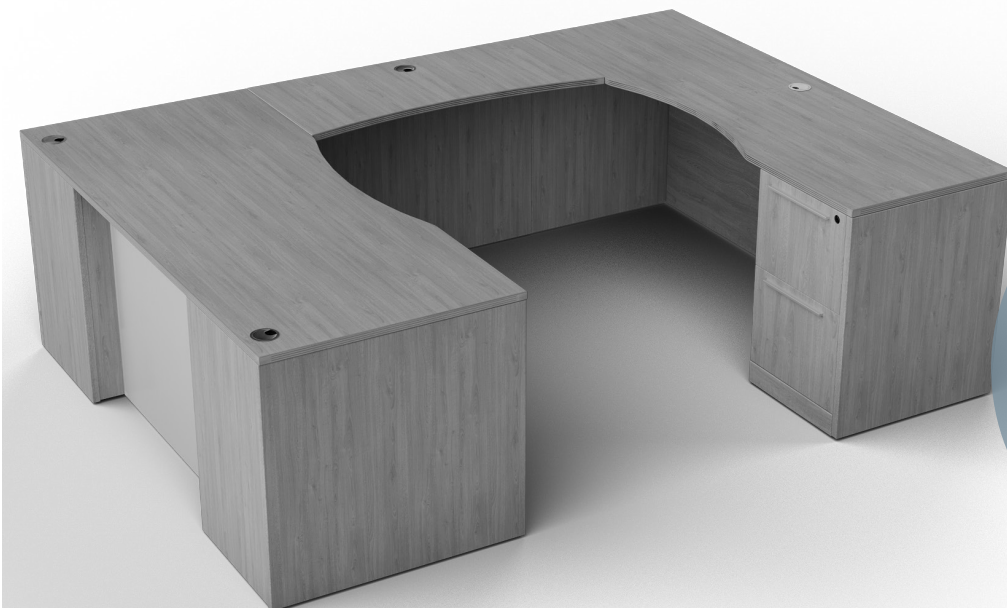

Overall Dimensions

72" W x 30" D

RYK71RD, RYKROL

Front View

Inside View

**Ryker Series "U" Desk with Storage**

SUITE # WSXK1012

List \$4,441\*

Overall Dimensions

71" W x 102" D

RYKD3071CGM, RYKB2048C, RYKC2471C, RYKBBF24, RYKFF24

\*Prices exclude seating and accessories

Pricing subject to change

Bow front desk with curved inside 29.25		List
RYKDB307136CGM	Glass Mod 30"/36"x71"	\$1,514
RYKDB307136CSM	Lam Step Mod 30"/36"x71"	\$875