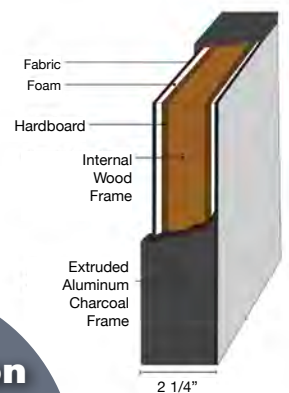

Filing Work Center SUITE # WSXP1000

List $32,516*

Overall Dimensions
48"D x 184"W and 22"D x 190"W

PL183(7), PL109(3), PL110(2), PL166(4),
PLTLEGU24NB(4), PLTCBBSINGLE(4),
PLT2472(4), PLTRETSUPPORT(4),
SP4224(4), SP4236(5),
SP342(2), SPCAP42(4),
PLT60MS (8)

PERIMETER IS AN AFFORDABLE heavy duty commercial grade panel system to be used as room dividers or in a desk wrap applications. Easy to install, easy to reconfigure and a stylish contemporary design make Perimeter a welcome addition to any office environment.

See pages 44-48 for the complete list of PL components and page 62-65 for the complete list of Elements components.

Quad Workstations with Storage

SUITE # WSXP1007

List $16,646*

Overall Dimensions
71"D x 118"W per unit

PLT3072 (4), PLTLEGU30NB (8),
PLTCBBSINGLE (8), PLTADJMDB4872 (4),
SP6672 (2), SPCAP66 (4), PL113 (8),
PL110 (4)

Double Workstation SUITE # WSXP1001

List $10,168*

Overall Dimensions
150"W x 74.5"D x 66"H

PL182L, PL182R, PL166 (2), PL192 (2),
SPG6636 (6) SP4236 (4), SP266,
SPCAP24 (3), SP366, STB
SPCAP42 (3),