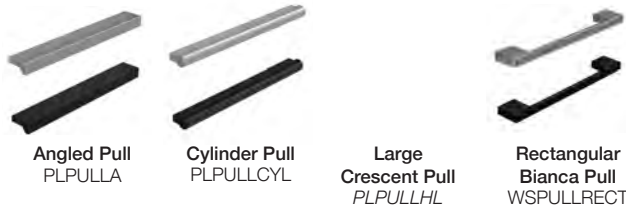

PLEDBUDTL24 / PLEDBUDTL48

On/off switch, 10" cord, magnet sold separately

PLEDDIMTL24MAGBLK / PLEDDIMTL36MAGBLK

Touch control dimming, magnets included, 10' cord

## Optional Pulls available in Black or Silver List \$41.00-ea.

Angled Pull  
PLPULLA

Cylinder Pull  
PLPULLCYL

Large  
Crescent Pull  
PLPULLHHL

Rectangular  
Bianca Pull  
WSPULLRECT

Side View

Side View

PLPULLHHL Large Crescent Pull Standard on All PL Laminate  
Note: Aspen, Cherry, Mahogany come with Standard Black Pull  
All other PL Laminate come standard with Silver.