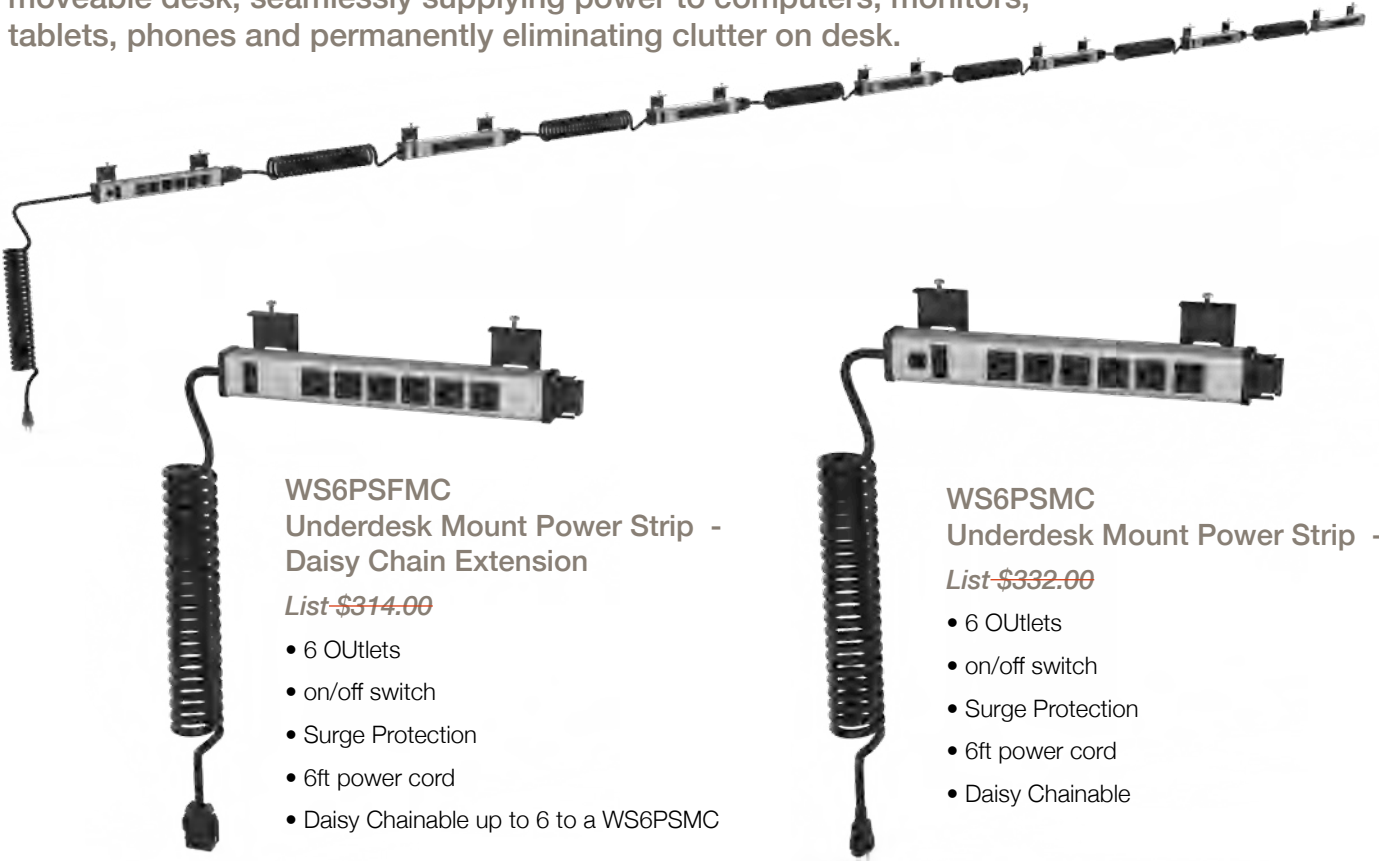

Links Coiled **NEW!**

Perfect for powering monitors or providing desktop-level power to a moveable desk, seamlessly supplying power to computers, monitors, tablets, phones and permanently eliminating clutter on desk.

WS6PSFMC Underdesk Mount Power Strip - Daisy Chain Extension

List ~~$314.00~~

- 6 Outlets
- on/off switch
- Surge Protection
- 6ft power cord
- Daisy Chainable up to 6 to a WS6PSMC

WS6PSMC Underdesk Mount Power Strip -

List ~~$332.00~~

- 6 Outlets
- on/off switch
- Surge Protection
- 6ft power cord
- Daisy Chainable

Elements Series Power

ECA Power Components

		LIST
SOECA78ABL	Blank Telecom Plate	$22.00
ECA78MB	Mounting Bracket	$22.00
ECA8SR	Receptacle Remover Tool	$16.00
ECA84AA	Double-sided Power Block	$98.00
ECA84SA	Single-sided Power Block	$98.00
ECA84FF23	23" Harness	$220.00
SOECA84FF29	29" Harness	$237.00
SOECA84FF35	35" Harness	$249.00
SOECA84FF41	41" Harness	$274.00
ECA84FF47	47" Harness	$281.00
ECA84FF53	53" Harness	$298.00
ECA84FF59	59" Harness	$314.00
ECA84FF64	64" Harness	$330.00
ECA84FF71	71" Harness	$344.00
ECA84S1BL	150 Receptacle Circuit	$33.00
ECA84S2BL	150 Receptacle Circuit 2	$33.00
ECA84S4BL	150 Receptacle Circuit 4	$33.00
SOECA84SB2144	144" Starter Harness 20AMP	$566.00
ECA84SB72	72" Starter Harness 20AMP	$314.00
ECA84SIG3OR	150 Receptacle Isolated Circuit 3	$38.00
ECAABLAB	Telecom Plate - RJ11 Cat 3 Phone & RJ45 Cat6 Data	$205.00