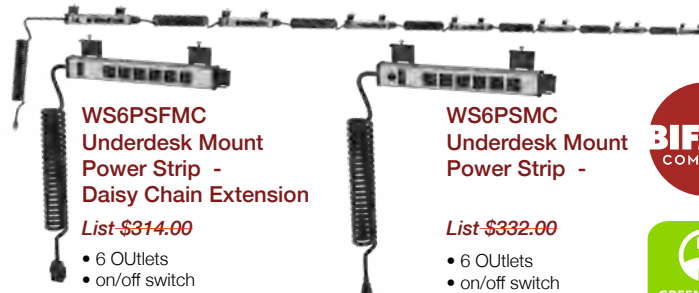

Stocked in Black and Silver.

**Power Options**

WorkSimpli Furnishings has partnered with Dekko to offer full power integration to all WorkSimpli desk series.

See page 191-192

**NEW! Links Coiled**

Perfect for powering monitors or providing desktop-level power to a moveable desk, seamlessly supplying power to computers, monitors, tablets, phones and permanently eliminating clutter on desk.