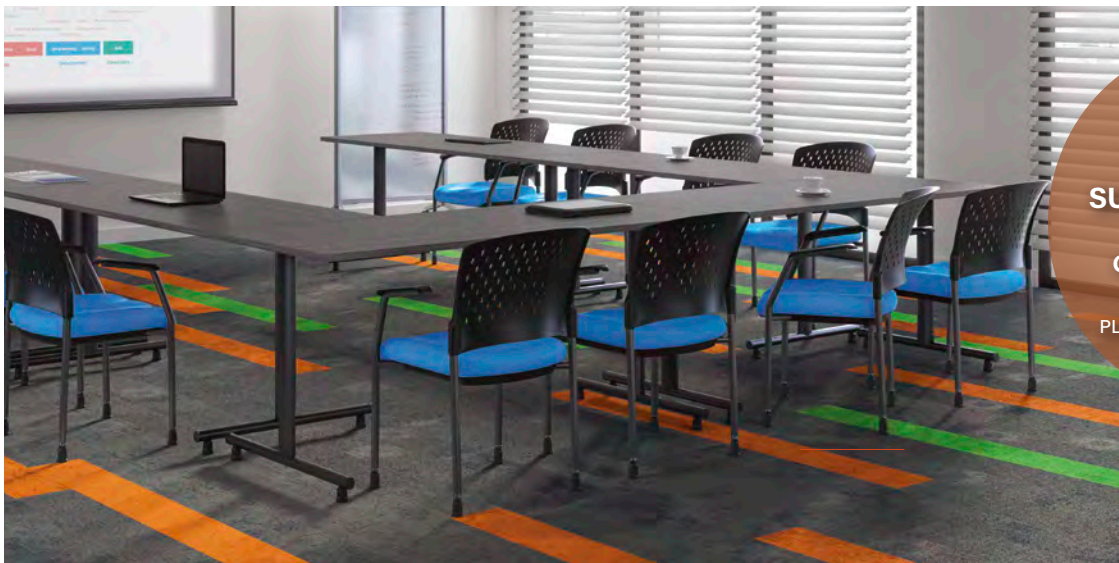

T-Leg Training Tables

SUITE # WSXT1053

List $6,678*

Overall Dimensions
72"W x 24"D x 6

PLT2472 (6), WSTLEG24 (12),
PLT72MS (6)