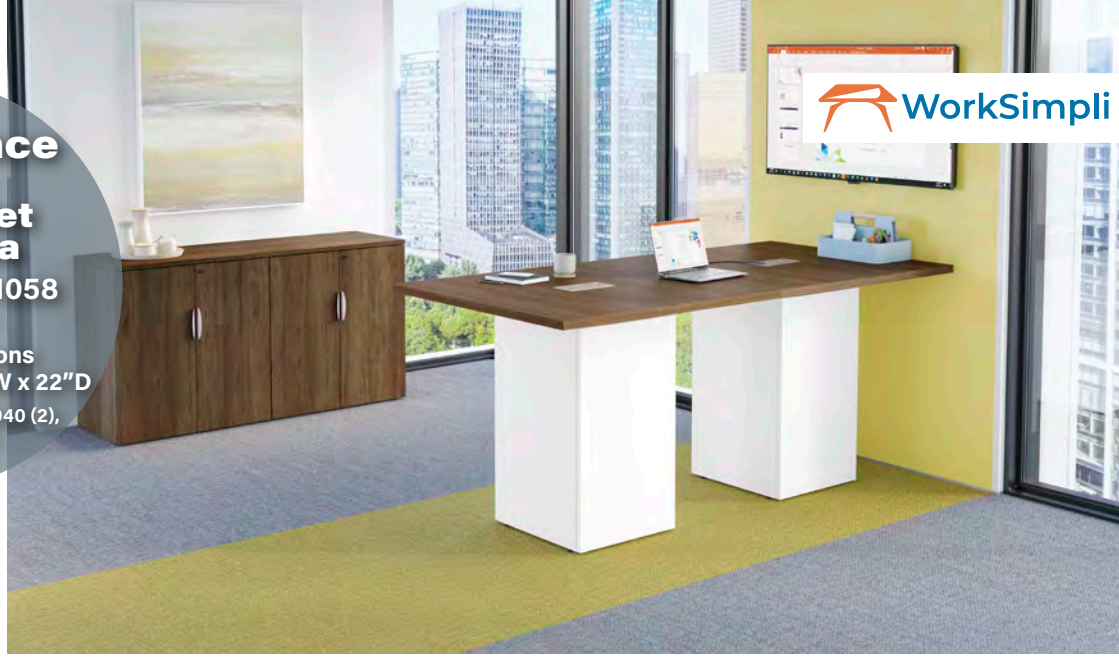

**Tall Conference Table with Buffet Credenza**  
**SUITE # WSXT1058**  
 List \$6,566\*  
 Overall Dimensions  
 47"W x 94"D and 71"W x 22"D  
 PL139T (2), PLCUBED2040 (2),  
 PL172 (2), PL110

**U-Desk with Lateral File Storage**  
**SUITE # WSXC1099**  
 List \$6,715\*  
 Overall Dimensions  
 102" W x 96"D  
 PL102, PL197, PL111, PL166,  
 PL175, PL184